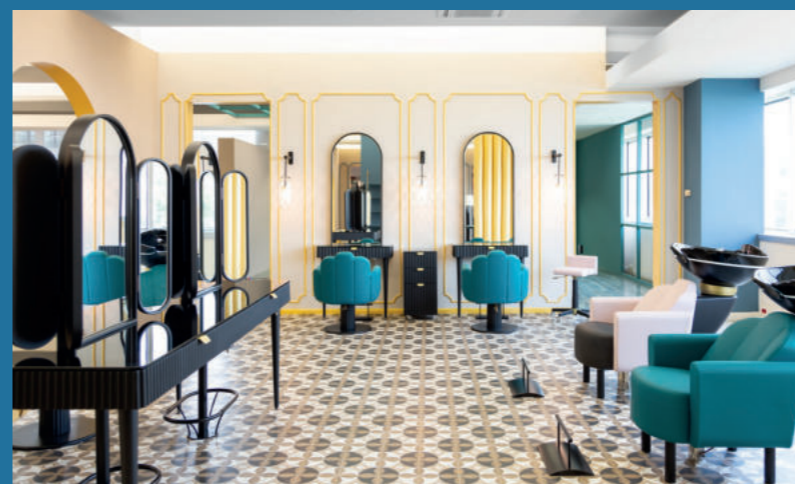

OTTALAUS SALON
SOUTH JORDAN UTAH, USA

SALON OF THE YEAR 2022 / USA

OUR SHOWROOM

COME AND SEE US, BOOK YOUR VISIT ON INFO@MALETTIGROUP.COM
IT WILL BE AN OPPORTUNITY TO SEE ALL OUR PRODUCTS.

SCAN ME

YOU CAN ALSO TAKE PART IN FREE STEAM COURSES:
FIND OUT MORE FROM OUR GABBIANI.