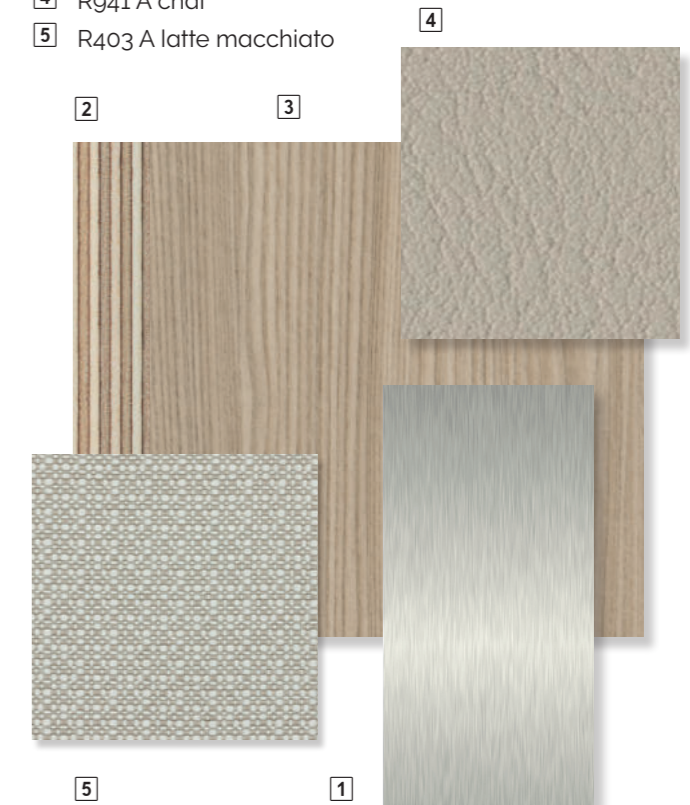

COLOUR AND MATERIAL CONFIGURATIONS CHAI NUANCE

1. 1 Satin-finished Pearl Metal
2. 2 Edge in pale painted plywood
3. 3 Cleaf Fronda S164
4. 4 R941 A chai
5. 5 R403 A latte macchiato