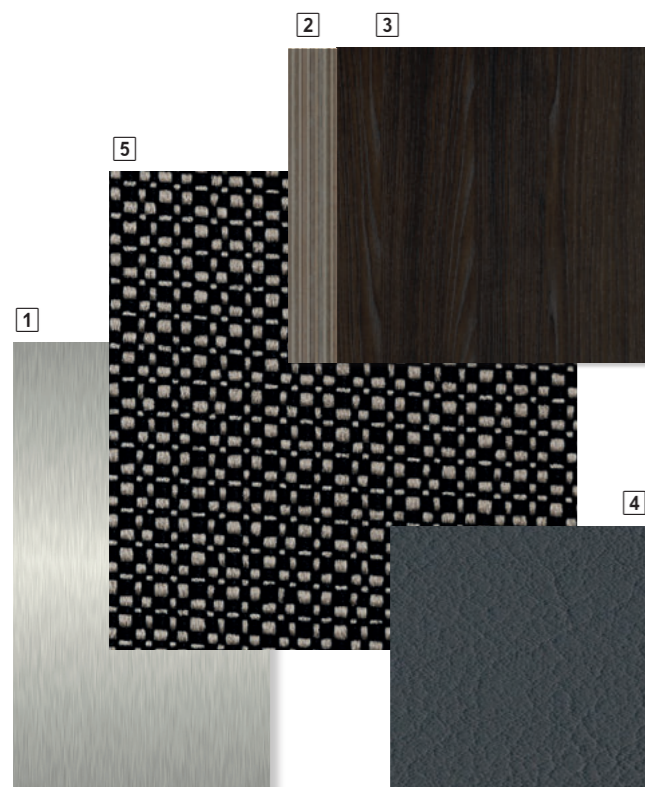

ECO-SUSTAINABLE MATERIALS FOR THE SALON THAT TAKES ITS CLIENTS AND THE ENVIRONMENT TO HEART

Maletti has always stood out for the attention to the materials used, cooperating with top research centres. Great importance is also paid to the colours chosen to match the market trends. If you are planning a new salon, these pages offer plenty of ideas to make it sustainable.

Starting from sanitisable ceramics, FSC woods, "eco-skins" with citrus aromas, recycled and recyclable metals and glass, fabrics made from plastic waste. We offer a simple guide for combining colours and materials to make your salon truly ECO.

BRING ECOLOGY INTO YOUR SALON

If you have decided to furnish your new salon with our ecological line, here you can find inspiration for mixing and matching our materials made with low environmental impact. Without

forgetting the quality that Maletti guarantees through our direct control of the production processes.

COLOUR AND MATERIAL CONFIGURATIONS SALT & PEPPER NUANCE

1. 1 Satin-finished Pearl
2. 2 Edge in dark painted plywood
3. 3 Cleaf Fronda S156
4. 4 R031 A Pepper
5. 5 R406 A Sale Pepe

COLOUR AND MATERIAL CONFIGURATIONS ORANGE NUANCE

1. 1 Satin-finished Pearl Metal
2. 2 Edge in pale painted plywood
3. 3 Cleaf Fronda S164
4. 4 Skay made from oranges
5. 5 R308 A Orange