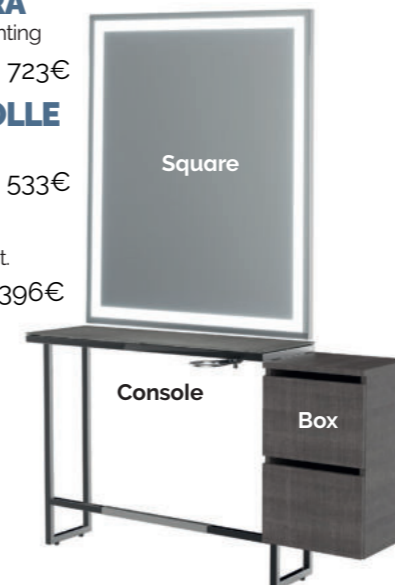

LAZZARO BLACK

Contemporary, compact wash unit

PLUS

with manual leg lift
69.890Kč **38.700Kč** 1.563€

FIX

without leg lift
58.320Kč **33.900Kč** 1.369€

LAZZARO COLOUR*

Contemporary, compact wash unit

PLUS

with manual leg lift 70.940Kč **42.900Kč** 1.733€

FIX

without leg lift 62.170Kč **38.200Kč** 1.543€

*Skay Madam

TWIGGY*

Fully padded chair

with Madam Ronde base

27.100Kč **15.800Kč** 638€

with Madam Star base

26.170Kč **15.200Kč** 614€

*Skay Madam

MINIMAL

Choose how you want your styling unit

MINIMAL QUADRA

square mirror with LED lighting
27.460Kč **17.900Kč** 723€

MINIMAL CONSOLLE

raw iron console
21.290Kč **13.200Kč** 533€

MINIMAL BOX

Trancè finished drawer unit.
15.890Kč **9.800Kč** 396€

MINIMAL

Choose how you want your styling unit

MINIMAL OBLO'

round mirror with LED lighting
24.280Kč **15.700Kč** 634€

MINIMAL CONSOLLE

raw iron console
21.290Kč **13.200Kč** 533€

MINIMAL BOX

Trancè finished drawer unit.
15.890Kč **9.800Kč** 396€

optional LUMBAR CUSHION

SCAN ME

optional LUMBAR CUSHION

SCAN ME

optional CUSHION

SCAN ME

SCAN ME

SCAN ME

COMBINABLE WITH VAPOMIST STEAM SYSTEM 1