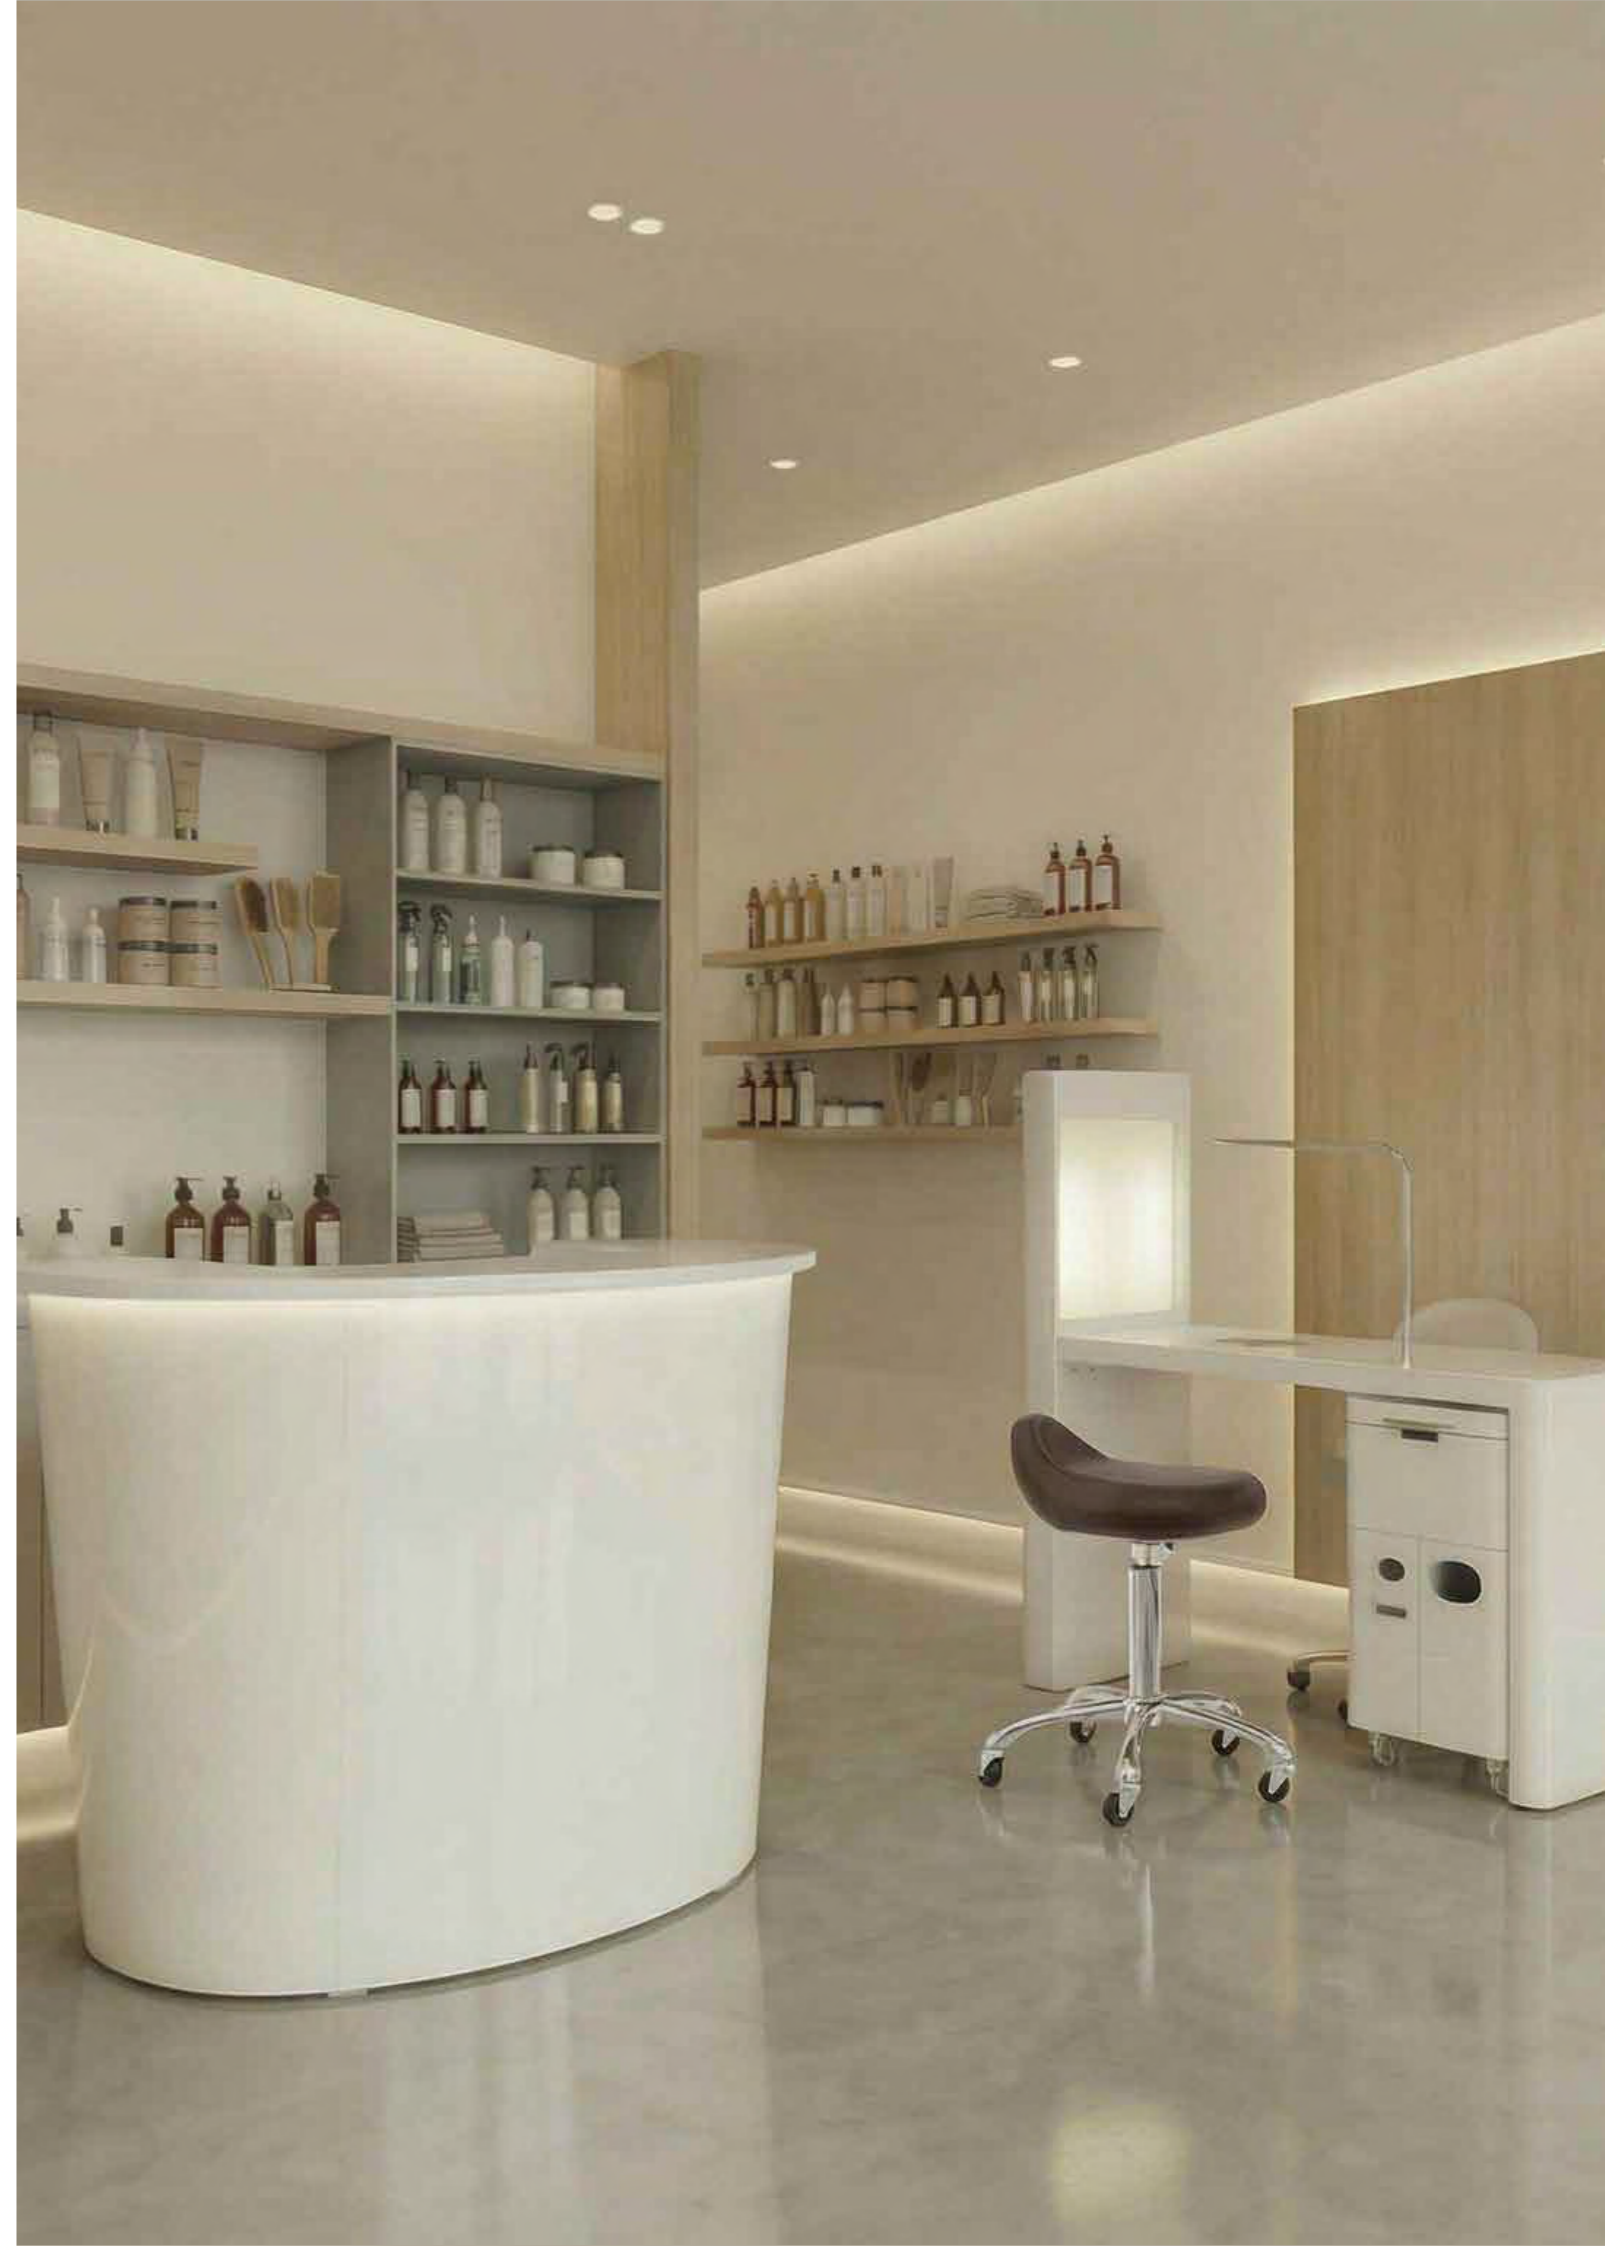

1

2

3

4

5

4. RECEPTION DESK EASY M - OPTIONAL

Top | Front | LED-lighting | Bag shelf | Plinth | Gold Trim

Available measures 80 cm | 120 cm | 140 cm

Available colours

1. OUVERTURE EASY

↑ 110 cm ↗ 58 cm → 160 cm

Frontal polished aluminum frame with glass with light diffusion effect and internal lighting with LED strip system. Glass top.

120-700-Kč **74 500 Kč / 3 069 €**

2. PANDORA SLIM

↑ 105 cm ↗ 75 cm → 140 cm

63-530-Kč **37 900 Kč / 1 561 €**

OPTIONAL: LED lighting

6-050-Kč **2 900 Kč / 119 €**

3. MANHATTAN

White or black plastic trolley with 5 drawers. Standard wheels. 5-990-Kč **3 300 Kč / 136 €**

Speedy silicone swivel wheels and anti-hair system. 7-650-Kč **4 400 Kč / 181 €**

4. RECEPTION EASY M 120

↑ 198 cm ↗ 40 cm → 80 | 120 | 140 cm

Structure black or white with bag holder

29-010-Kč **16 500 Kč / 680 €**

5. LOVELY

Table Lovely 75-320-Kč **36 700 Kč / 1 512 €**

Trolley Lovely 32-970-Kč **16 600 Kč / 684 €**