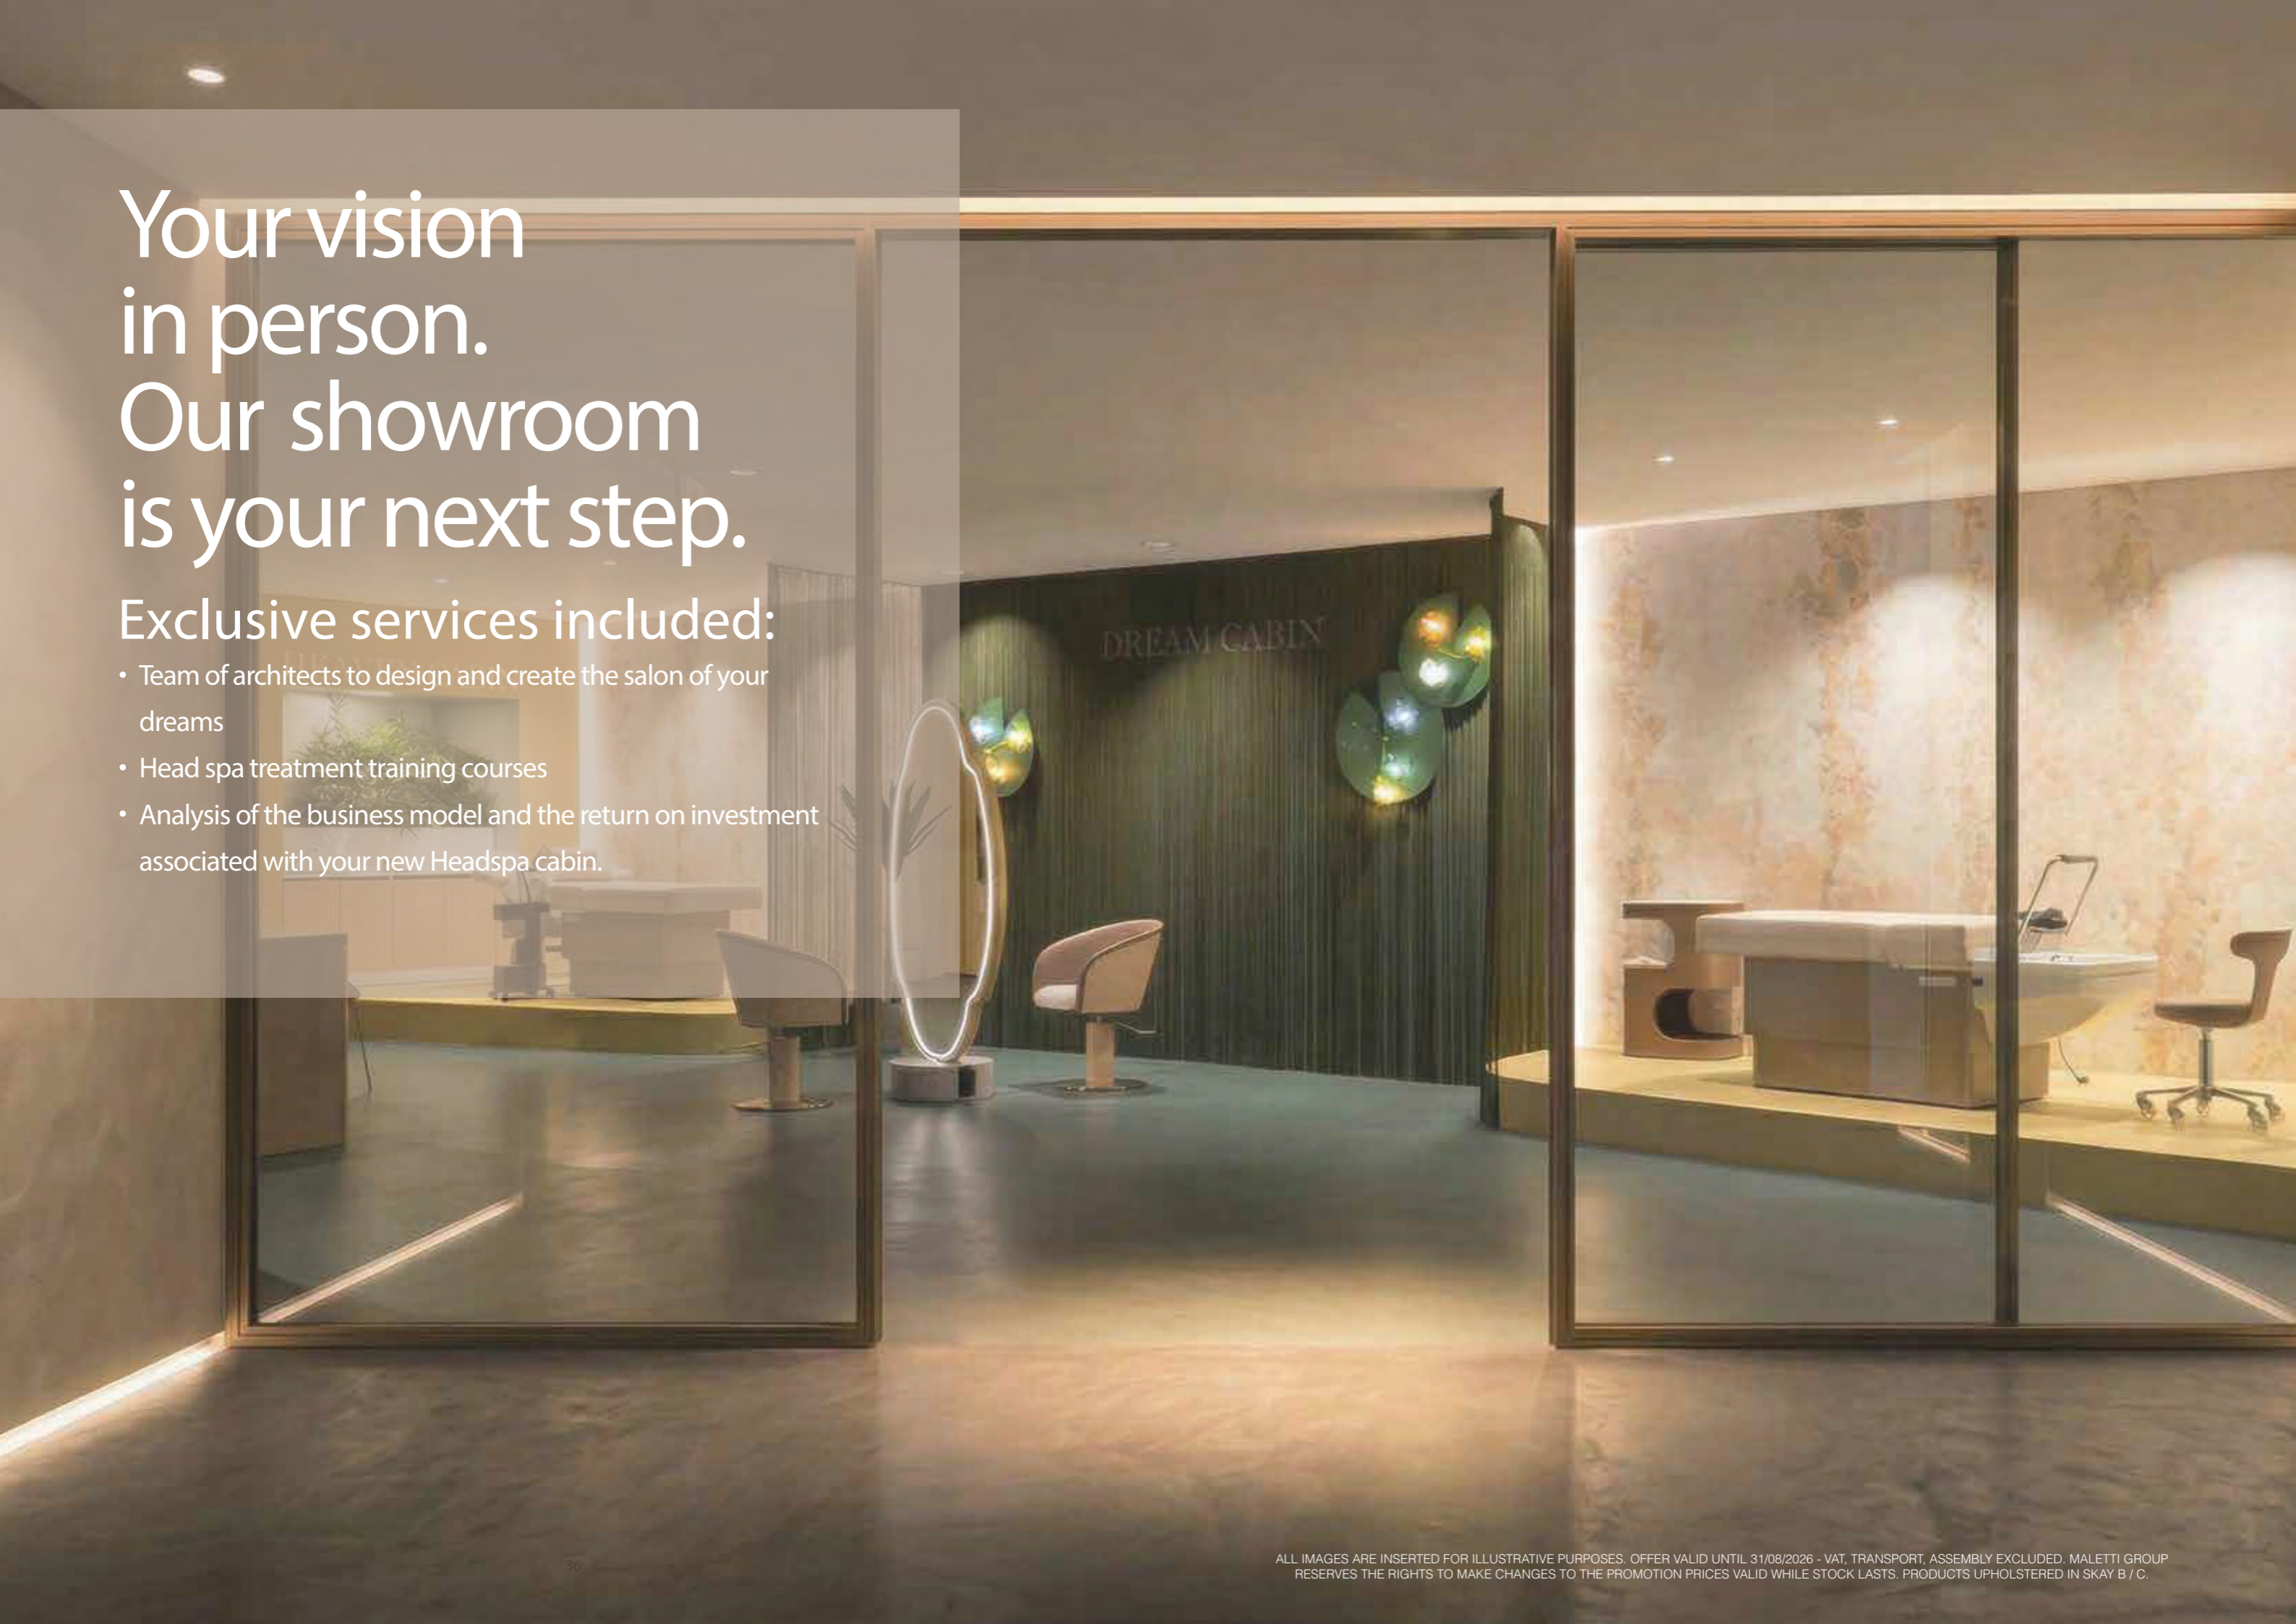

4. EASY RECYCLE
 ↑ 80 cm ↗ 40 cm → 80 cm
 27-130-Kč **15 400 Kč / 634 €**

5. EXPO ECO3
 ↑ 97 cm ↗ 23 cm → 80 cm
 17-850-Kč **10 000 Kč / 412 €**

6. EXPO ECO5
 ↑ 198 cm ↗ 23 cm → 80 cm
 27-530-Kč **15 000 Kč / 618 €**

7. ALVEOLAR EXPO
 ↑ 27 cm ↗ 23 cm → 76 cm
 8-770-Kč **5 000 Kč / 206 €**

Trend

Your vision in person. Our showroom is your next step.

Exclusive services included:

- Team of architects to design and create the salon of your dreams
- Head spa treatment training courses
- Analysis of the business model and the return on investment associated with your new Headspa cabin.