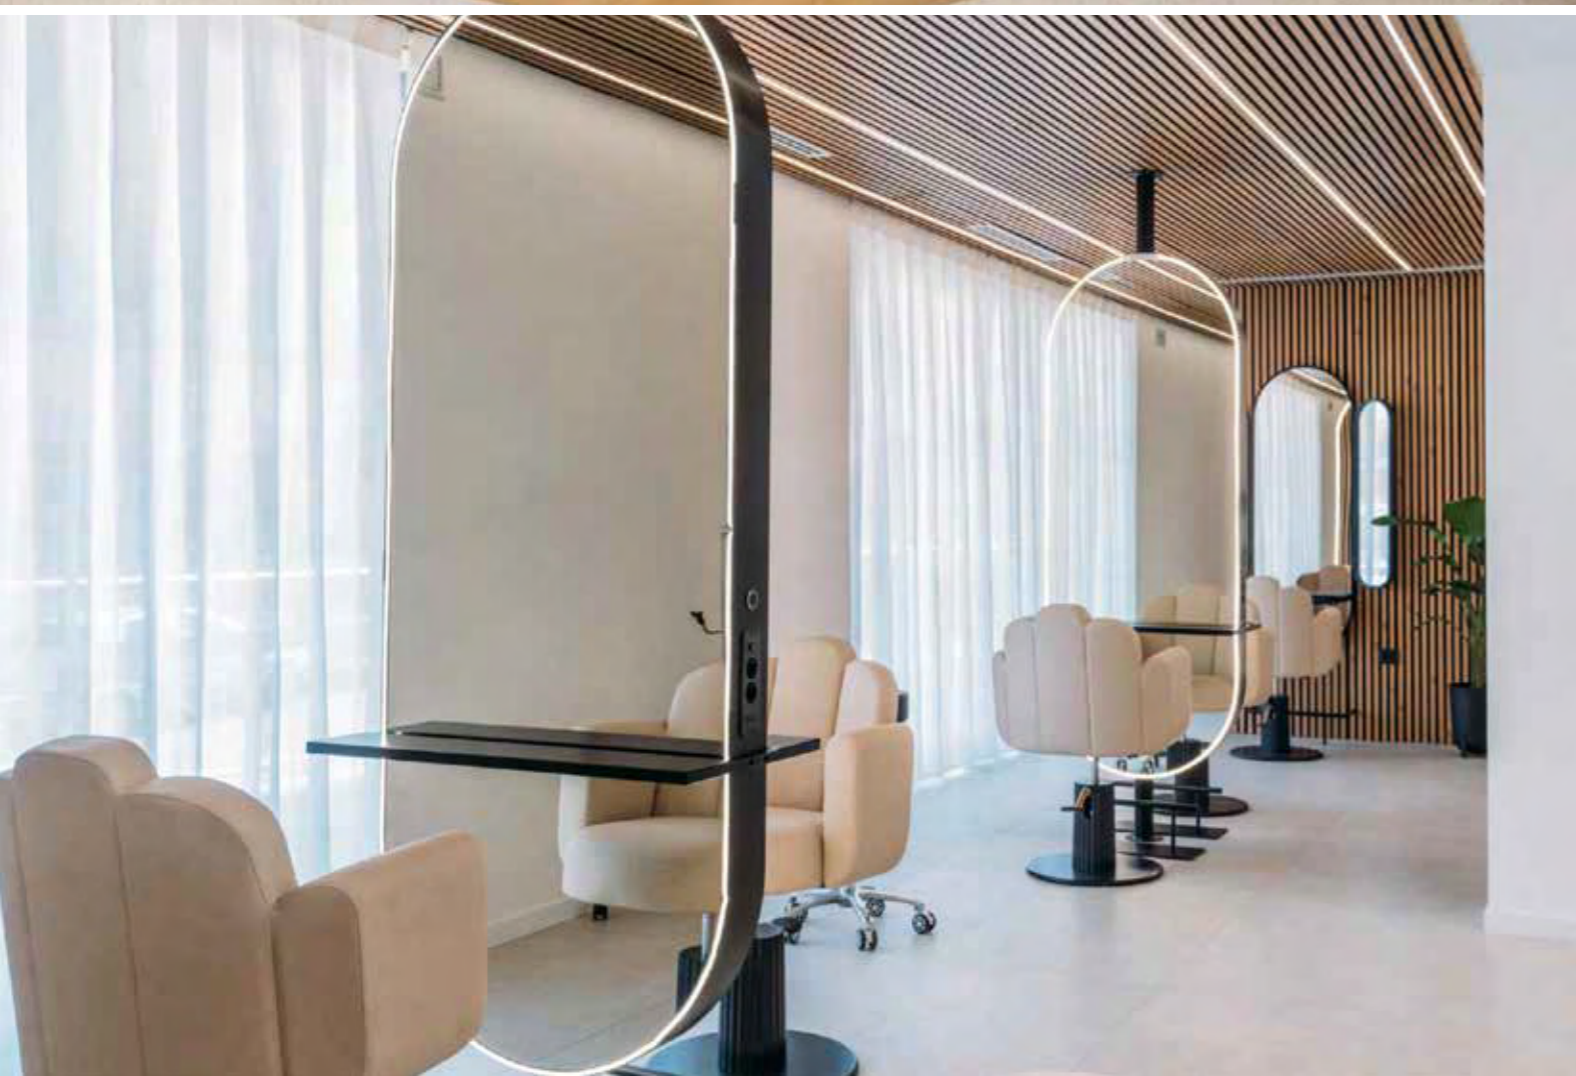

1. **1. NEW 330 SWING**
   with GLAM or WASH basin
   FIX 87-420-Kč **50 400 Kč / 2 076 €**
   COMFORT 117-670-Kč **59 900 Kč / 2 468 €**
   AIR MASSAGE 150-950-Kč **78 700 Kč / 3 242 €**
2. **2. VAPOMIST 1 NEW**
   with IGLOO-HOOD included
   87-420-Kč **52 800 Kč / 2 175 €**
3. **3. NECKREST EASY**
   1-300-Kč **700 Kč / 29 €**

1. **4. SHIRODARA**
   Shirodara IGLOO-HOOD
   with integrated waterfall
   54-150-Kč **32 900 Kč / 1 355 €**
2. **5. SARAH**
   with Sarah base
   39-600-Kč **26 300 Kč / 1 084 €**
3. **6. SARAH TABOURET**
   Height-adjustable stool
   with gas lift. Black castors.
   23-560-Kč **14 200 Kč / 585 €**

1. **7. MISS LILY a MURO**
   gold or silver edge and
   gold or matt black metal shelf
   with integrated hairdryer holder
   29-650-Kč **17 600 Kč / 725 €**
   OPTIONAL: LED lighting
   15-090-Kč **7 500 Kč / 309 €**
   OPTIONAL: wooden shelf
   5-410-Kč **3 300 Kč / 136 €**
2. **8. MISS LILY CENTRALE**
   126-450-Kč **73 300 Kč / 3 020 €**
   OPTIONAL: LED lighting
   27-190-Kč **12 500 Kč / 515 €**
   OPTIONAL: wooden shelf
   8-080-Kč **4 800 Kč / 198 €**