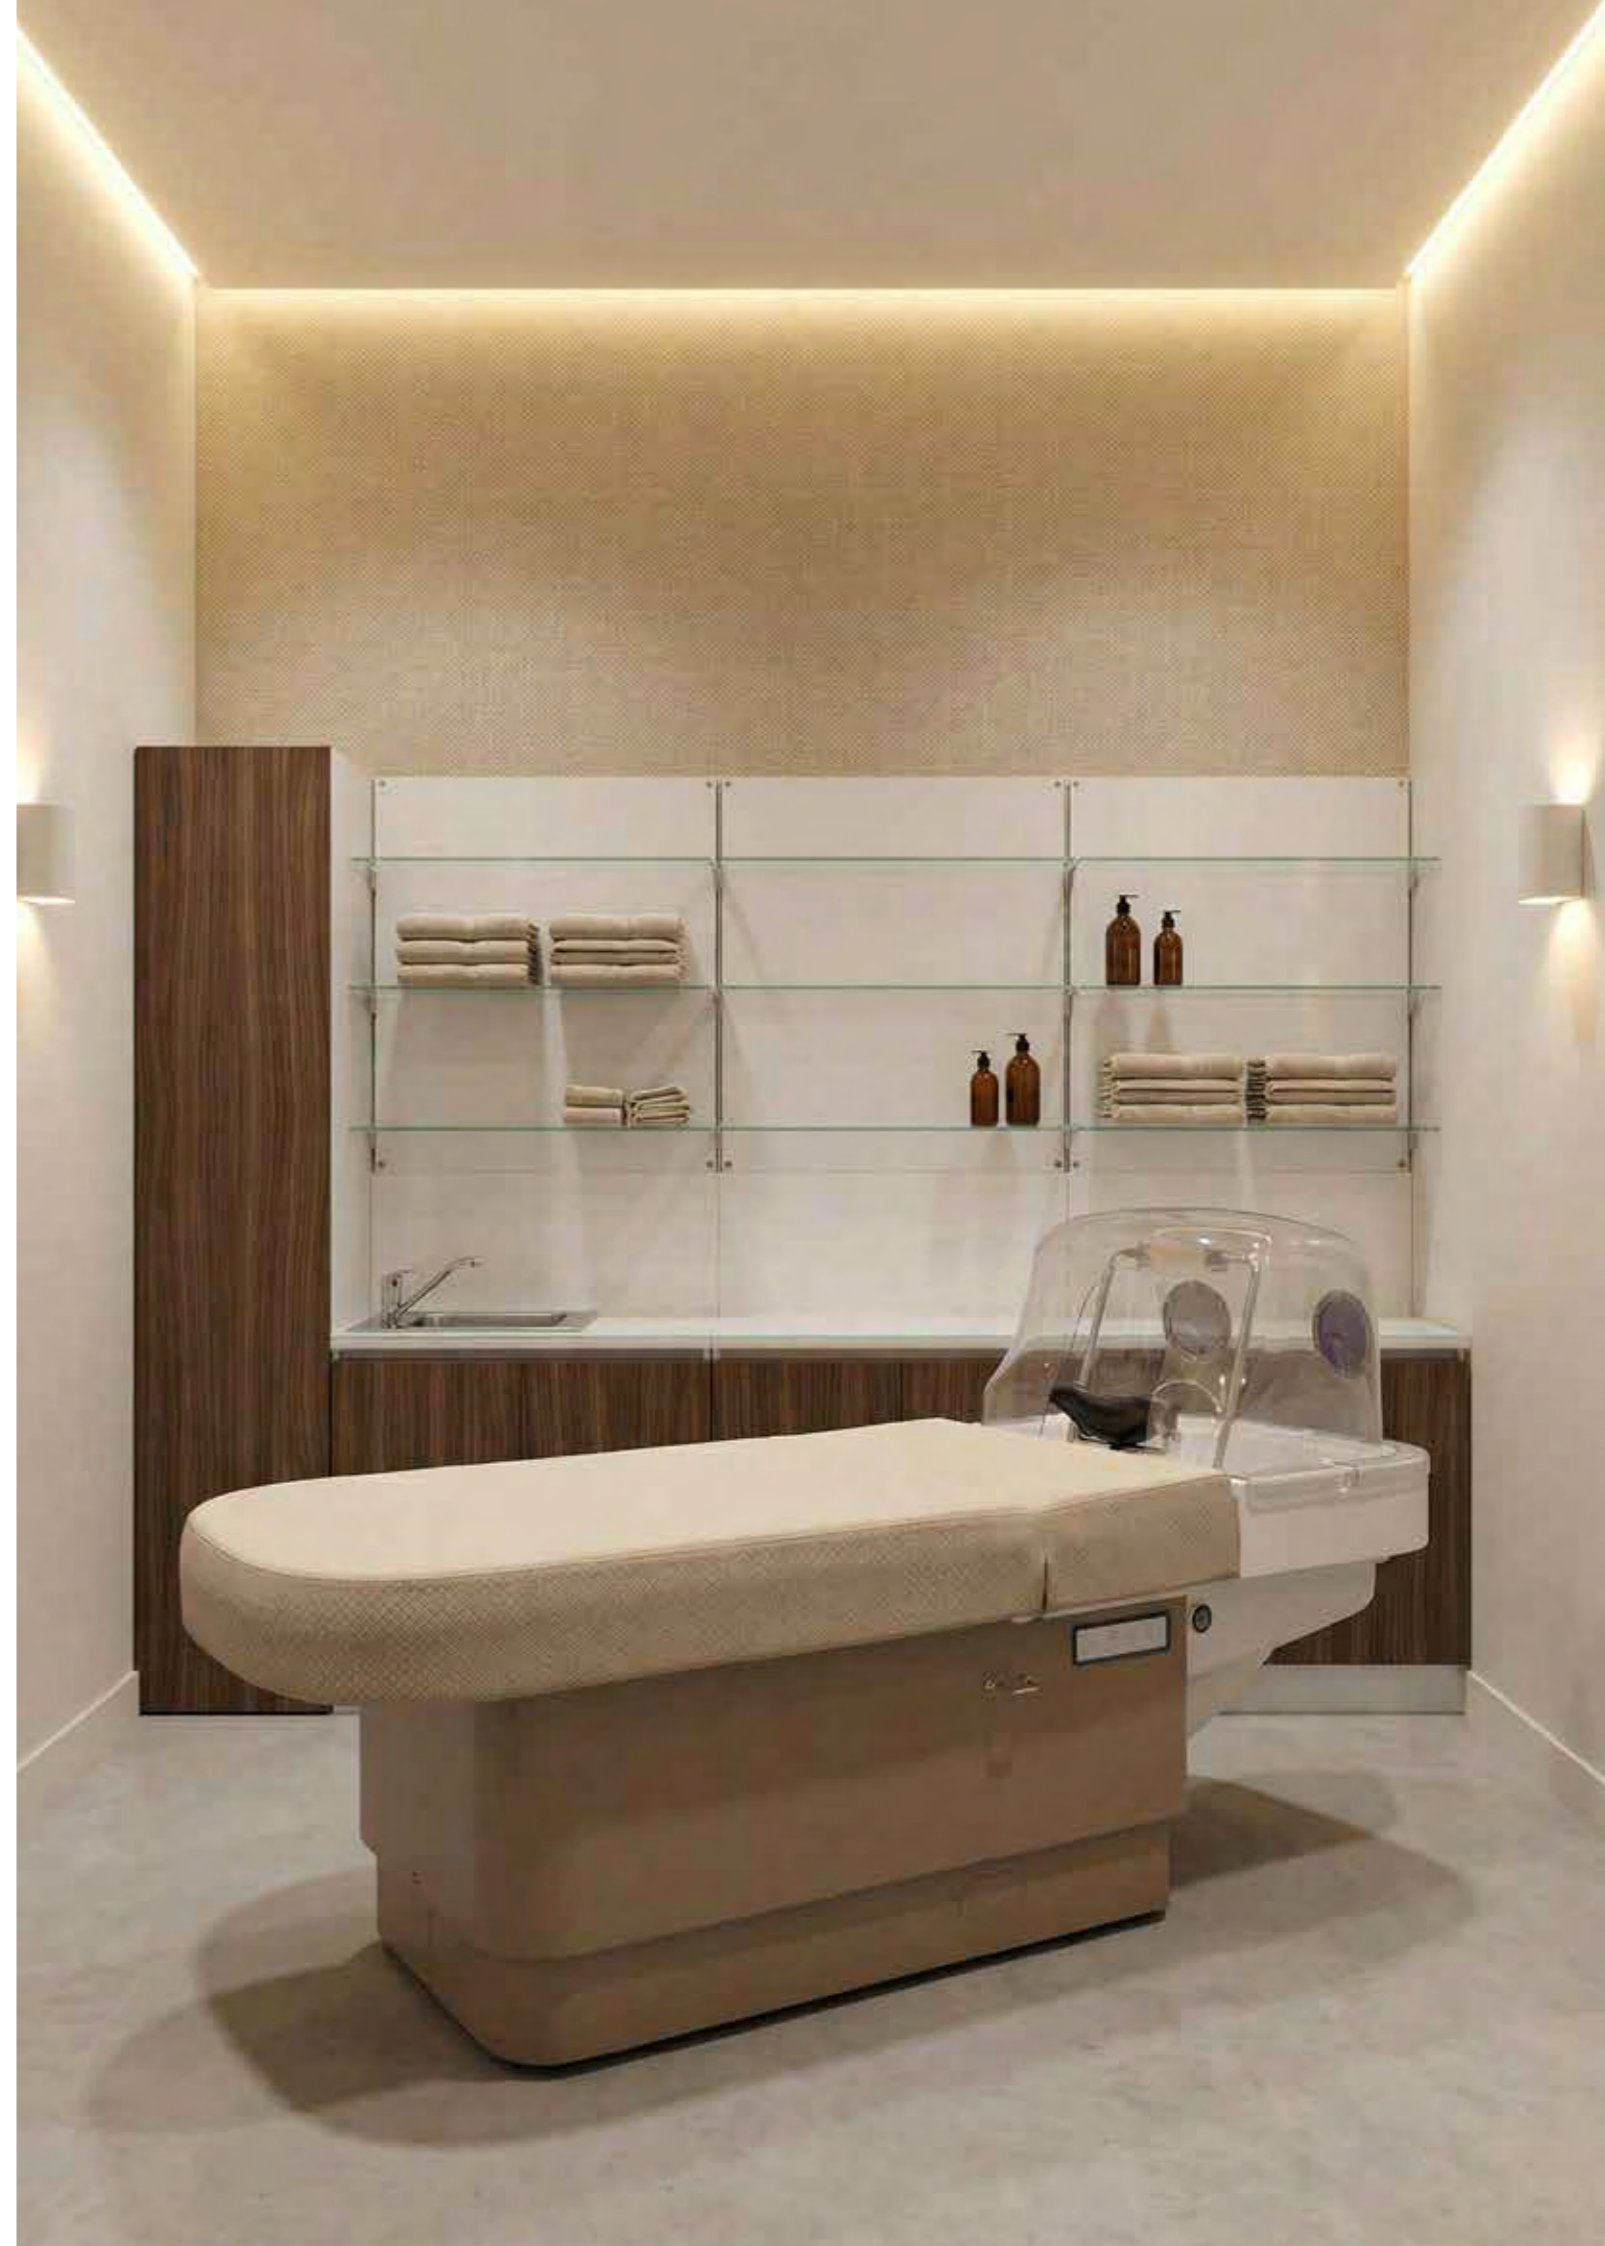

Speedy silicone swivel wheels and anti-hair system. 7-650-Kč **4 400 Kč / 181 €**

4. RECEPTION EASY M 120

↑ 198 cm ↗ 40 cm → 80 | 120 | 140 cm

Structure black or white with bag holder

29-010-Kč **16 500 Kč / 680 €**

1. EASY M NOOK
 ↑ 198 cm ↗ 40 cm → 40 cm
 23-750-Kč **13 700 Kč / 564 €**

2. EASY M BASIN
 ↑ 80 cm ↗ 40 cm → 80 cm
 40-840-Kč **24 100 Kč / 993 €**

3. EASY M STANDARD
 ↑ 80 cm ↗ 40 cm → 80 cm
 23-230-Kč **14 200 Kč / 585 €**

4. EASY RECYCLE
 ↑ 80 cm ↗ 40 cm → 80 cm
 27-130-Kč **15 400 Kč / 634 €**

5. EXPO ECO3
 ↑ 97 cm ↗ 23 cm → 80 cm
 17-850-Kč **10 000 Kč / 412 €**

6. EXPO ECO5
 ↑ 198 cm ↗ 23 cm → 80 cm
 27-530-Kč **15 000 Kč / 618 €**

7. ALVEOLAR EXPO
 ↑ 27 cm ↗ 23 cm → 76 cm
 8-770-Kč **5 000 Kč / 206 €**

Trend

Your vision in person. Our showroom is your next step.

Exclusive services included:

- Team of architects to design and create the salon of your dreams
- Head spa treatment training courses
- Analysis of the business model and the return on investment associated with your new Headspa cabin.