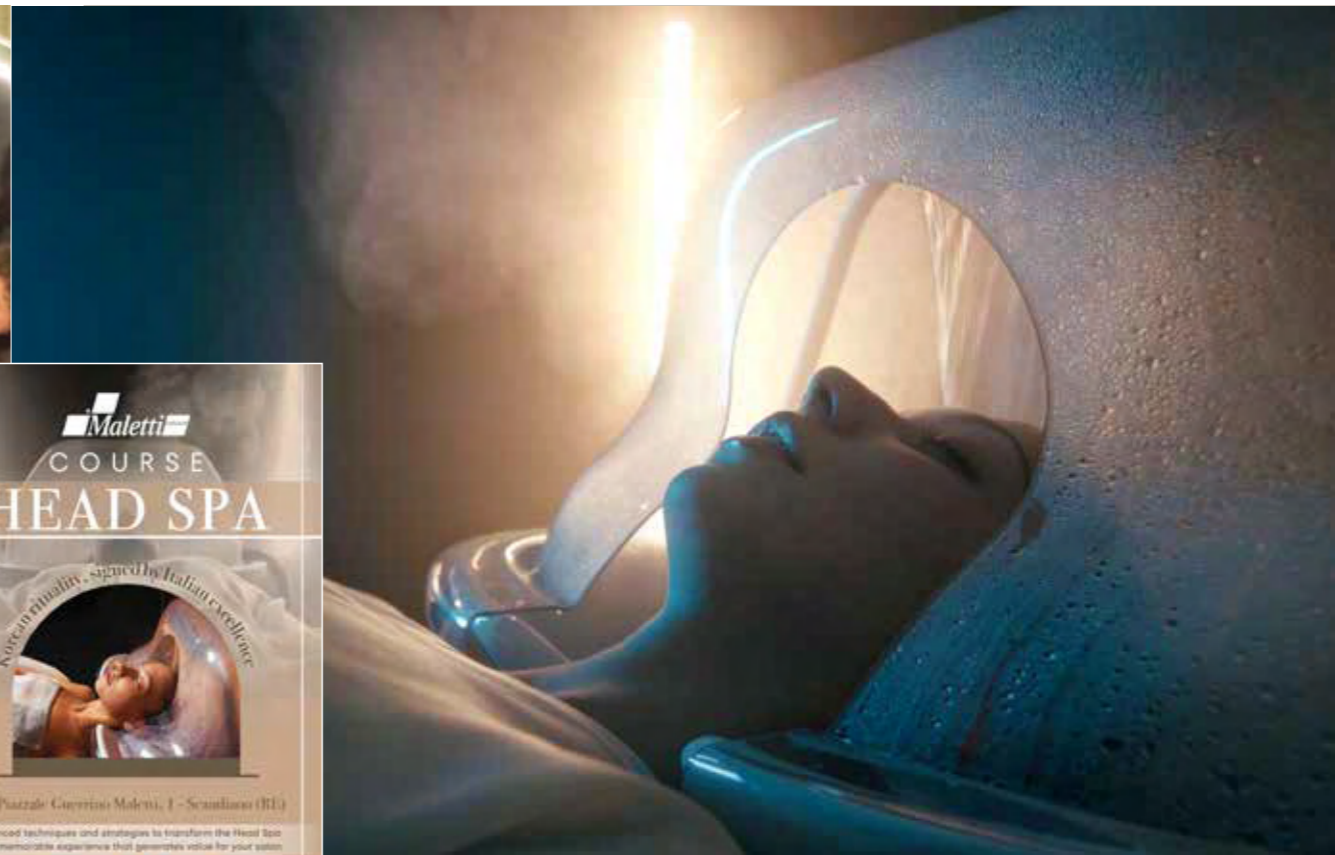

7. ALVEOLAR EXPO
 ↑ 27 cm ↗ 23 cm → 76 cm
 8-770-Kč **5 000 Kč / 206 €**

Trend

Your vision in person. Our showroom is your next step.

Exclusive services included:

- Team of architects to design and create the salon of your dreams
- Head spa treatment training courses
- Analysis of the business model and the return on investment associated with your new Headspa cabin.