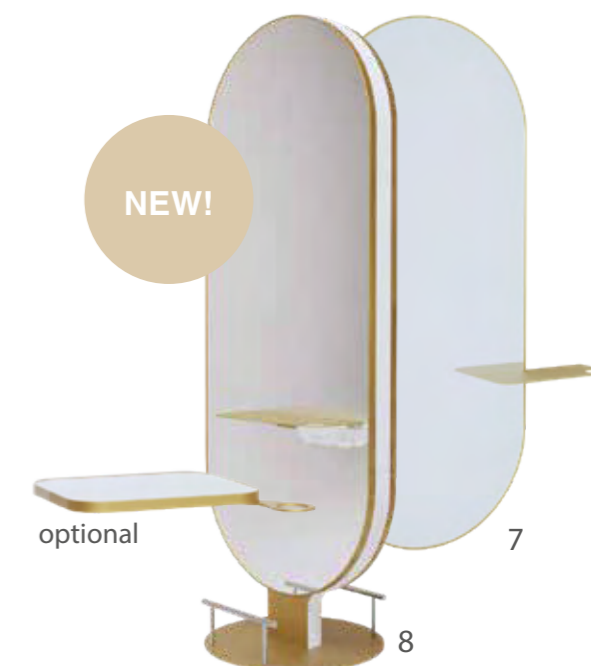

1. **1. NEW 330 SWING**
   with GLAM or WASH basin
   FIX 87-420-Kč **50 400 Kč / 2 076 €**
   COMFORT 117-670-Kč **59 900 Kč / 2 468 €**
   AIR MASSAGE 150-950-Kč **78 700 Kč / 3 242 €**
2. **2. VAPOMIST 1 NEW**
   with IGLOO-HOOD included
   87-420-Kč **52 800 Kč / 2 175 €**
3. **3. NECKREST EASY**
   1-300-Kč **700 Kč / 29 €**

1. **4. SHIRODARA**
   Shirodara IGLOO-HOOD
   with integrated waterfall
   54-150-Kč **32 900 Kč / 1 355 €**
2. **5. SARAH**
   with Sarah base
   39-600-Kč **26 300 Kč / 1 084 €**
3. **6. SARAH TABOURET**
   Height-adjustable stool
   with gas lift. Black castors.
   23-560-Kč **14 200 Kč / 585 €**

1. **7. MISS LILY a MURO**
   gold or silver edge and
   gold or matt black metal shelf
   with integrated hairdryer holder
   29-650-Kč **17 600 Kč / 725 €**
   OPTIONAL: LED lighting
   15-090-Kč **7 500 Kč / 309 €**
   OPTIONAL: wooden shelf
   5-410-Kč **3 300 Kč / 136 €**
2. **8. MISS LILY CENTRALE**
   126-450-Kč **73 300 Kč / 3 020 €**
   OPTIONAL: LED lighting
   27-190-Kč **12 500 Kč / 515 €**
   OPTIONAL: wooden shelf
   8-080-Kč **4 800 Kč / 198 €**