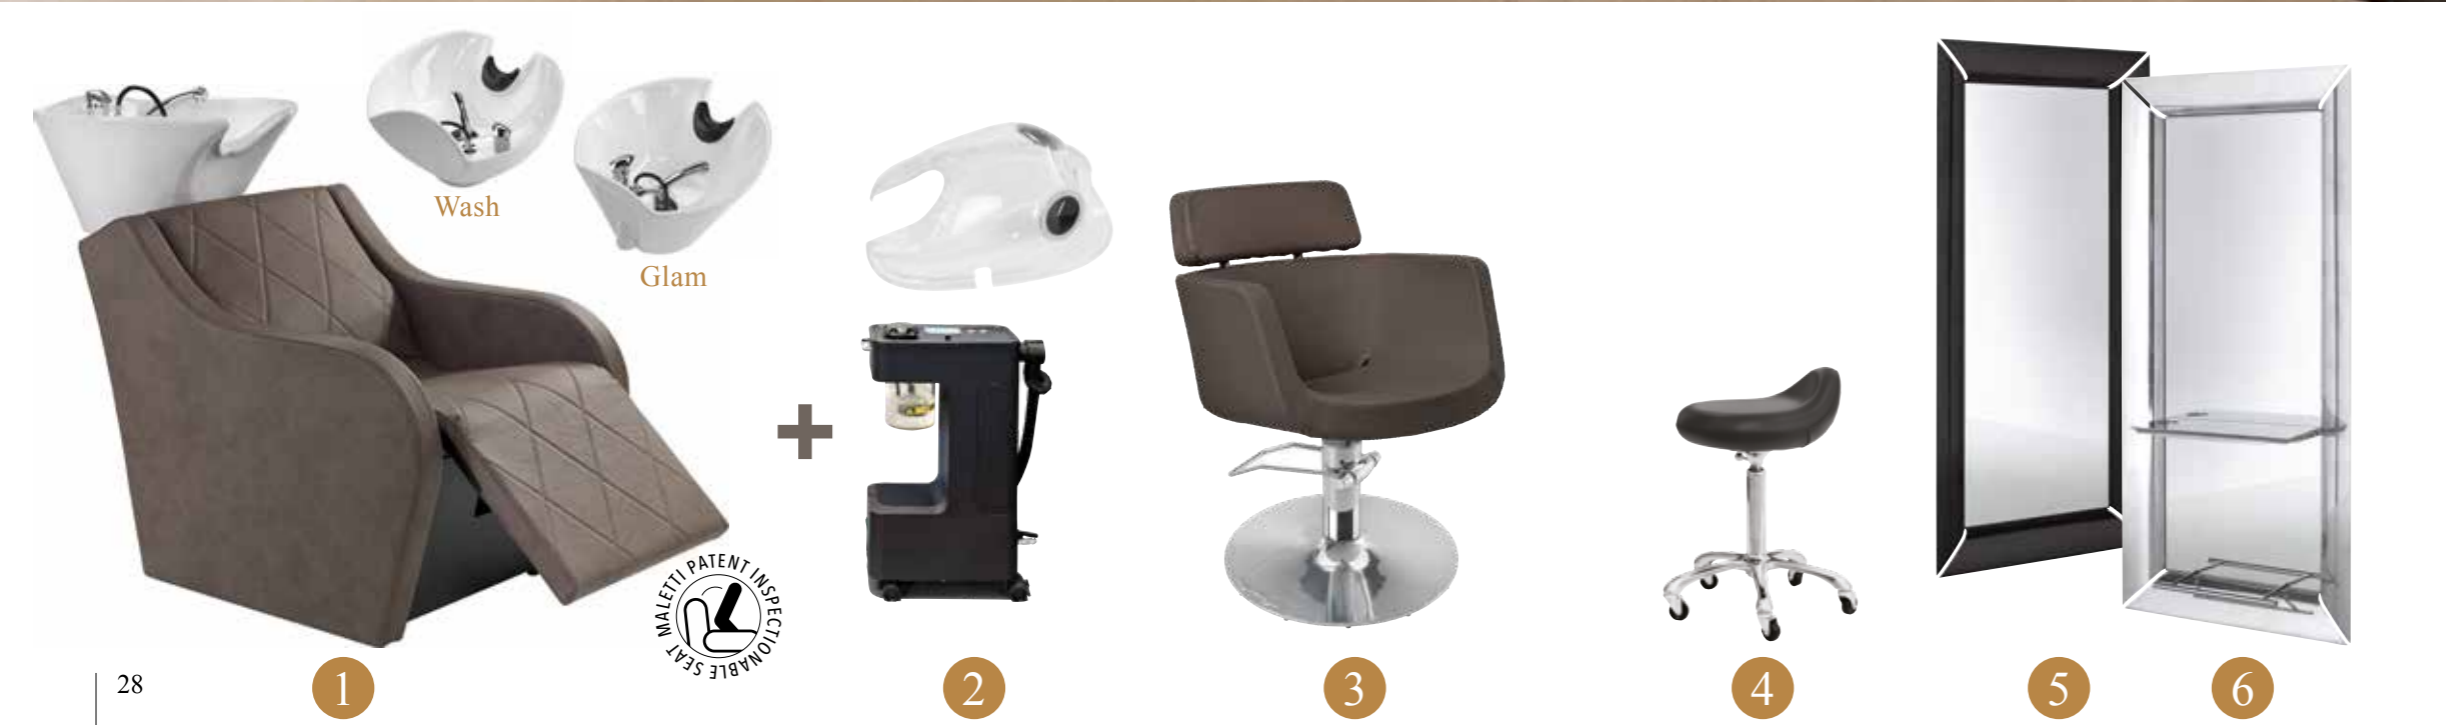

Black skay with black swivel wheels

5.110 Kč 2.900 Kč / 119 €
 with speedy wheels
 8.040 Kč 4.600 Kč / 190 €

5

TREVI

STYLING UNIT

Full-length mirror with silver or black frame

30.220 Kč 18.100 Kč / 746 €

6

TREVI PLUS

STYLING UNIT

Full-length mirror with shelf and footrest,
 silver or black frame

36.000 Kč 22.100 Kč / 911 €

elegance

1 ZERBINI 1906 BLACK

BARBERS' S CHAIR

Black vinyl with white or black structure
 101.340 Kč 60.300 Kč / 2.484 €