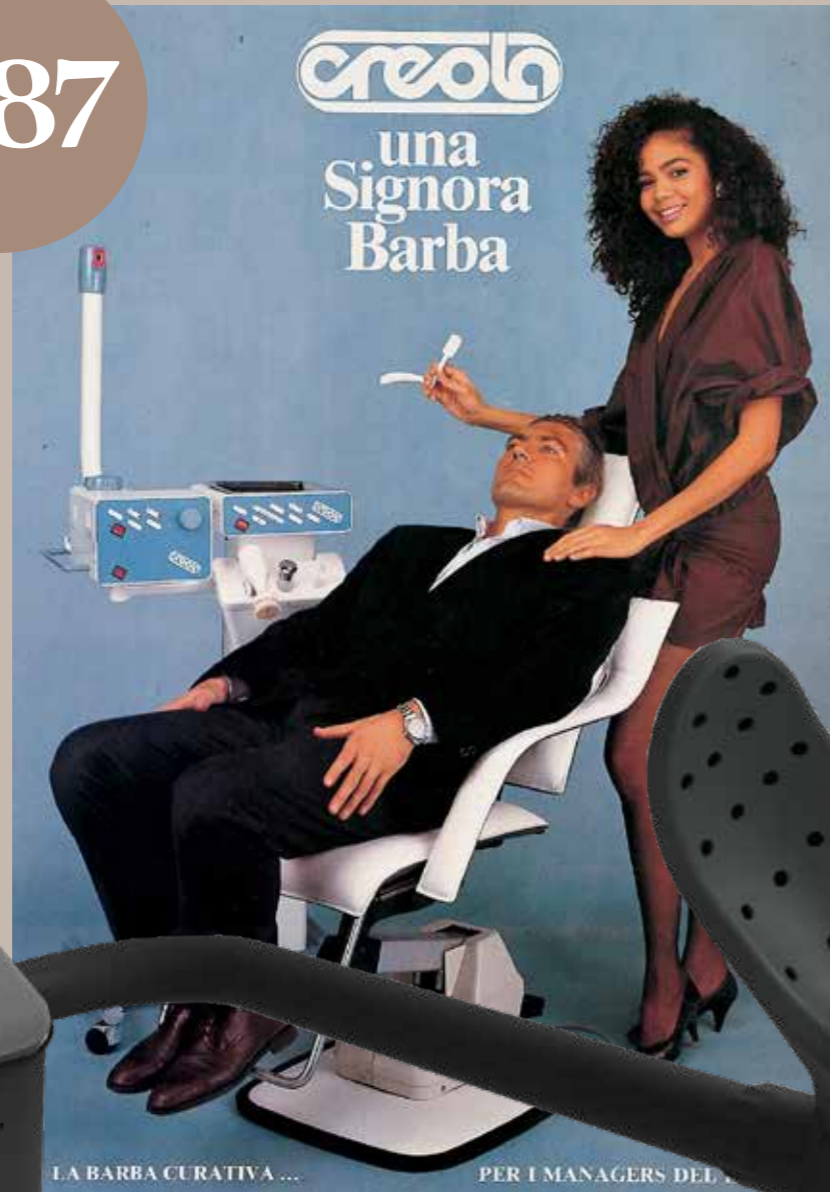

timeless

HISTORY,
INNOVATION.

1987

LA BARBA CURATIVA ... PER I MANAGERS DEL

After 37 years of a passionate journey of research, Maletti presents STEAMMOON, a unique tool that combines the steam's benefit to the barber treatments as well. Through its use, hydration, detoxification and opening of the skin's pores is obtained.