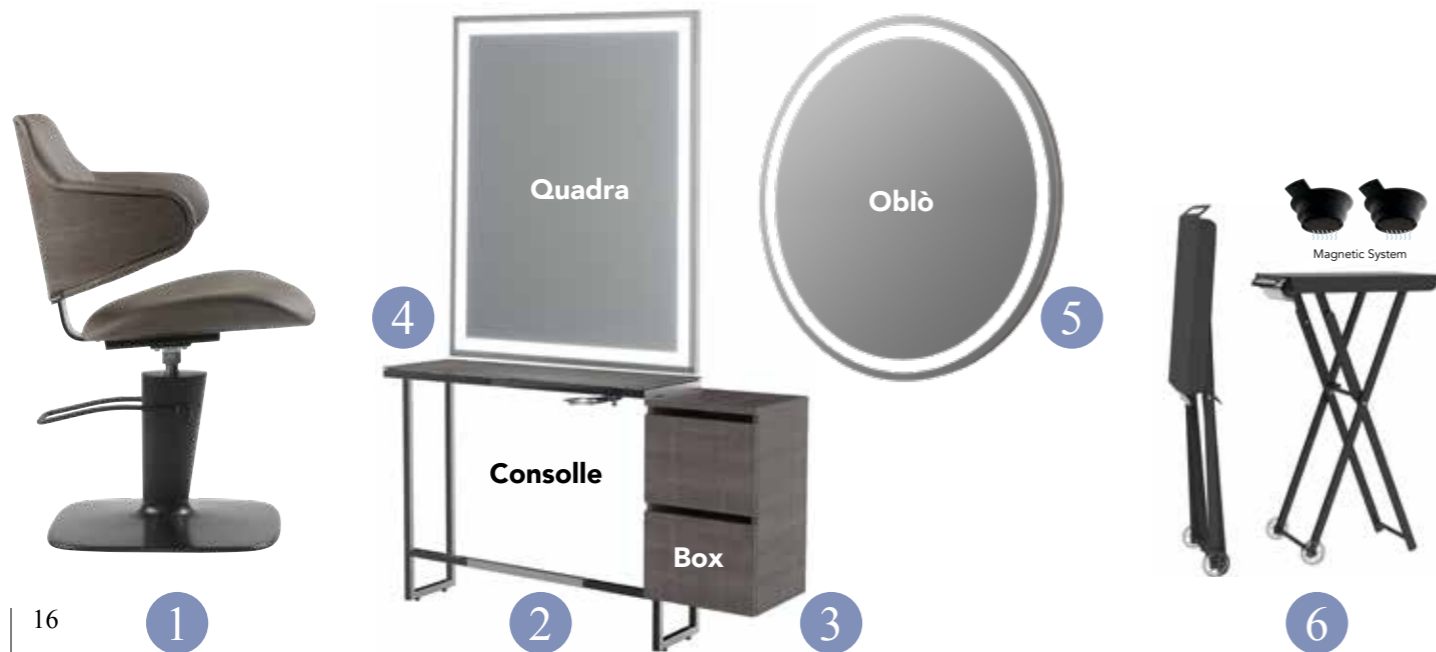

OPTIONAL			
Metal frame colours			
NERO BLACK NOIR	BIANCO WHITE BLANC	ORO GOLD OR	
Workplace surfaces			
NERO OPACO MATT BLACK NOIR MAT	BIANCO OPACO MATT WHITE BLANC MAT	AVORIO OPACO MATT IVORY IVOIRE MAT	GRIGIO CHIARO LIGHT GREY GRIS CLAIR
BIANCO LUCIDO GLOSSY WHITE BLANC BRILLANT	CEMENTINO BIANCO WHITE CEMENT CIMENT BLANC	NERO LUCIDO GLOSSY BLACK NOIR BRILLANT	GRIGIO SATINATO SATIN GREY GRIS SATINE
TALCO NERO BLACK TALCUM POWDER TALC NOIR	TALCO BIANCO WHITE TALCUM POWDER TALC BLANC	TRANCHÉ	PALISSANDRO ROSEWOOD BOIS DE ROSE
EBANO EBONY EBENE	ENGADINA ENGADIN ENGADINE	ROVERE CHIARO LIGHT OAK CHENE CLAIR