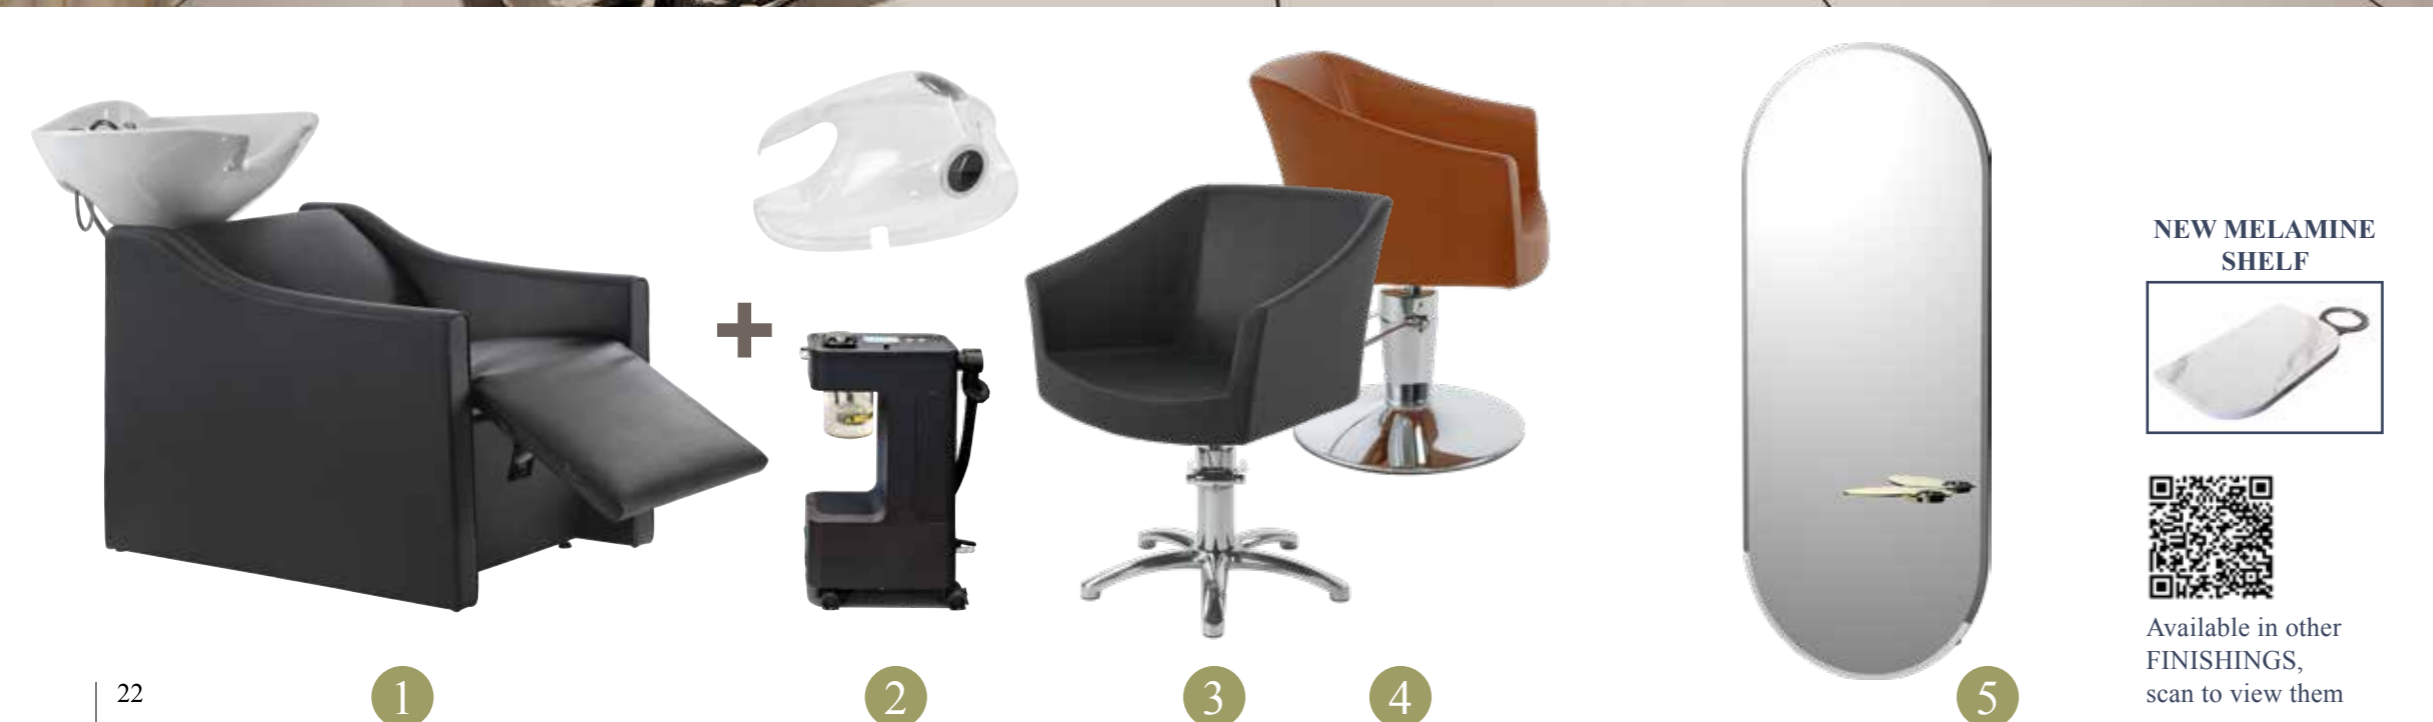

NEW MELAMINE SHELF

Available in other FINISHINGS, scan to view them