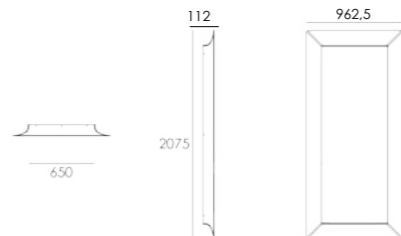

TREVI 1549MA

↑ 2075 mm ↗ 112 mm → 962,5 mm

Mensola salone corredata da specchio.
Telaio portante in metallo verniciato.
Cornice in estruso di alluminio lucidato.
Specchio.

Salon styling mirror with shelf.
Painted metal frame.
Polished extruded aluminium surround.
Mirror.