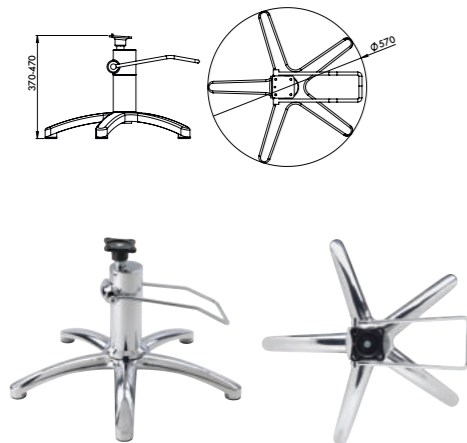

Service trolley with six pull-out drawers.  
Stainproof polypropylene structure.  
Surface equipped with accessory compartments.  
Runs on castor wheels.

## EXPOBACK 1533

Mobile expo retro mensola  
Back storage

BUTTERFLY O

ONLY BLACK

BUTTERFLY M

BUTTERFLY B

SKAY

MADAM STAR  
3787

PIEDE A STELLA CON BASE IN ALLUMINIO LUCIDO E POMPA IDRAULICA GIREVOLE E FRENANTE

STAR-SHAPED FOOT WITH POLISHED ALUMINUM BASE AND ROTATING AND BRAKING HYDRAULIC PUMP

MADAM RONDE  
3786

PIEDE TONDO CON BASAMENTO IN ACCIAIO CROMATO E POMPA IDRAULICA GIREVOLE E FRENANTE