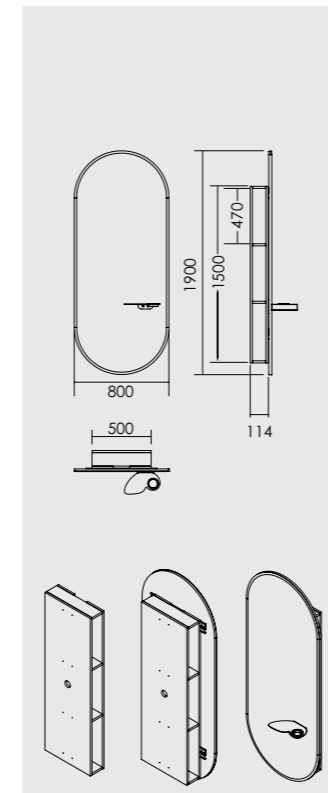

## EXPOBACK 1533

Mobile expo retro mensola  
Back storage

BUTTERFLY O

ONLY BLACK

BUTTERFLY M

BUTTERFLY B

SKAY

MADAM STAR  
3787