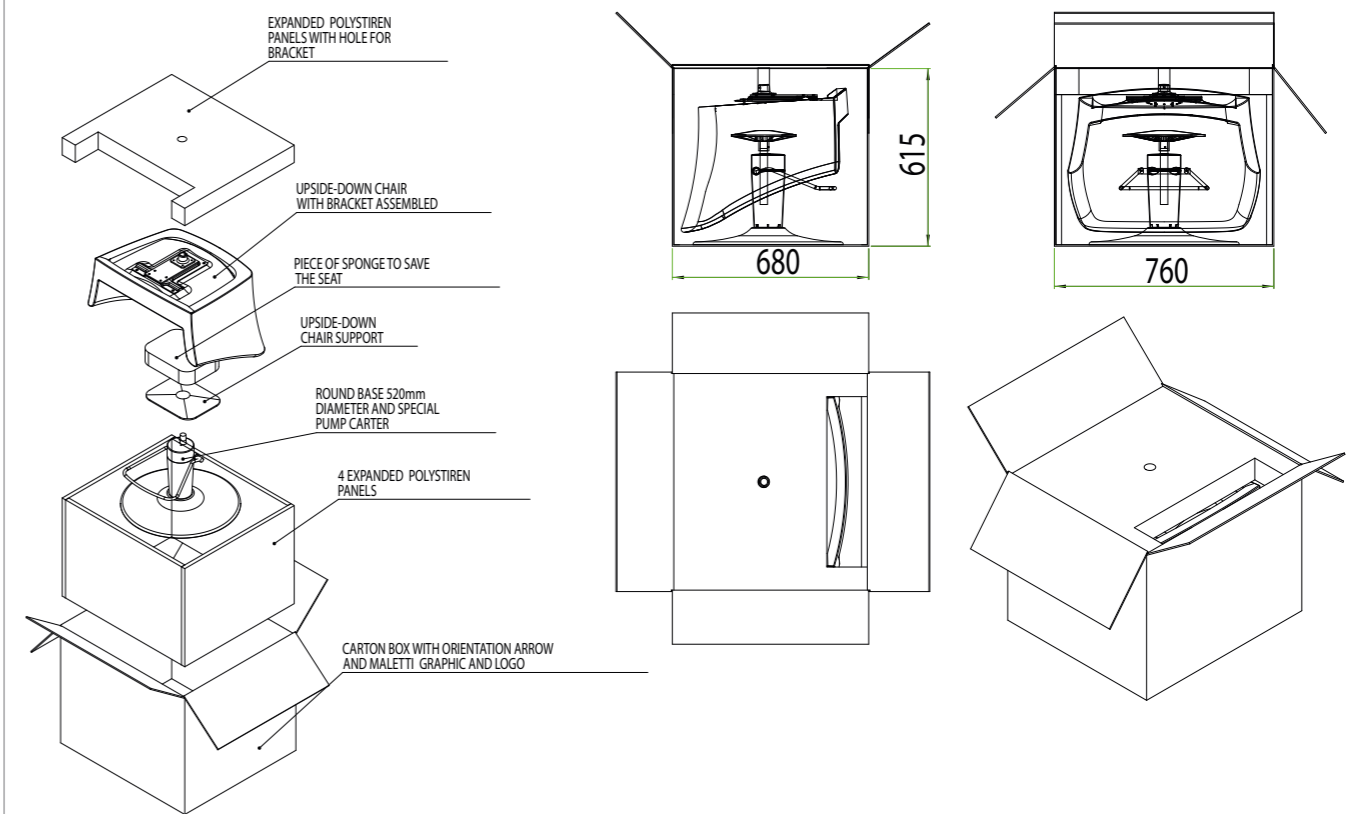

ALL IN ONE BOX CARUSO - GALA - CARLA