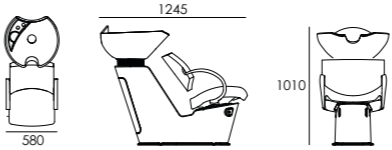

LADY KATY

FIX 4628

↑ 1010 mm ↗ 1245 mm → 580 mm

Lavatesta singolo con basamento in plastica gofrata monoscocca a scelta grigio o nero.
Codetta basculante in ceramica smaltata bianca con gruppo idraulico.
Sifone con filtro anti capelli.
Seduta: poltrona Katy con inclinazione adeguata al lavatesta.

Single wash unit.
One-piece embossed plastic base, available in grey or black.
Tipping white enamelled ceramic basin with hydraulic unit.
Siphon with hair filter
Katy seat with suitable inclination for the wash unit
Skay covering, colour of your choice.

Sugerito in abbinamento
Suggested combination

008C	173C	585B	535B	563C
927C	918C	575B	921C	830B