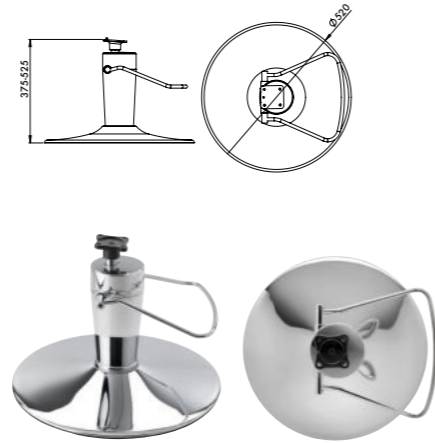

PIEDE A STELLA CON BASE IN ALLUMINIO LUCIDO E POMPA IDRAULICA GIREVOLE E FRENANTE

STAR-SHAPED FOOT WITH POLISHED ALUMINUM BASE AND ROTATING AND BRAKING HYDRAULIC PUMP

MADAM RONDE  
3786

PIEDE TONDO CON BASAMENTO IN ACCIAIO CROMATO E POMPA IDRAULICA GIREVOLE E FRENANTE

ROUND FOOT WITH CHROMED STEEL BASE AND ROTATING AND BRAKING HYDRAULIC PUMP

ALL IN ONE BOX CARUSO - GALA - CARLA

GALA

LADY + CARUSO / LADY + KATY / LADY + LION

008C	173C	585B	535B	563C
927C	918C	575B	921C	830B