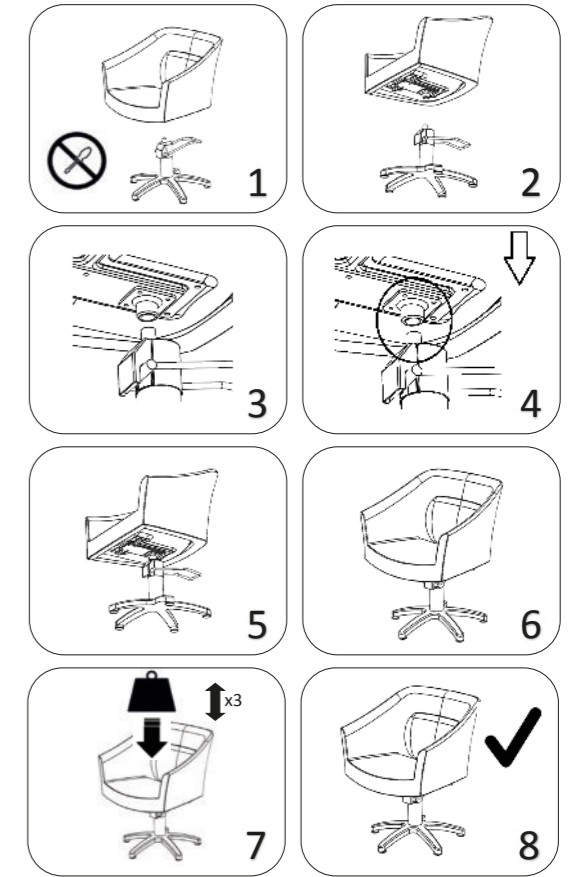

ALL IN ONE BOX CARUSO - GALA - CARLA