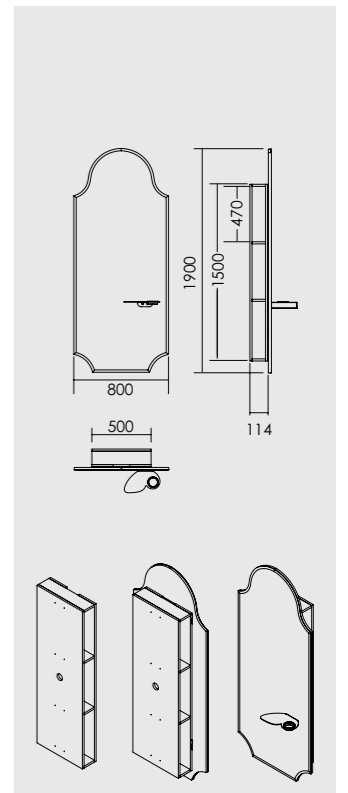

## EXPOBACK 1533

Mobile expo retro mensola  
Back storage

BUTTERFLY O

ONLY BLACK

BUTTERFLY M

BUTTERFLY B

SKAY

MADAM STAR  
3787