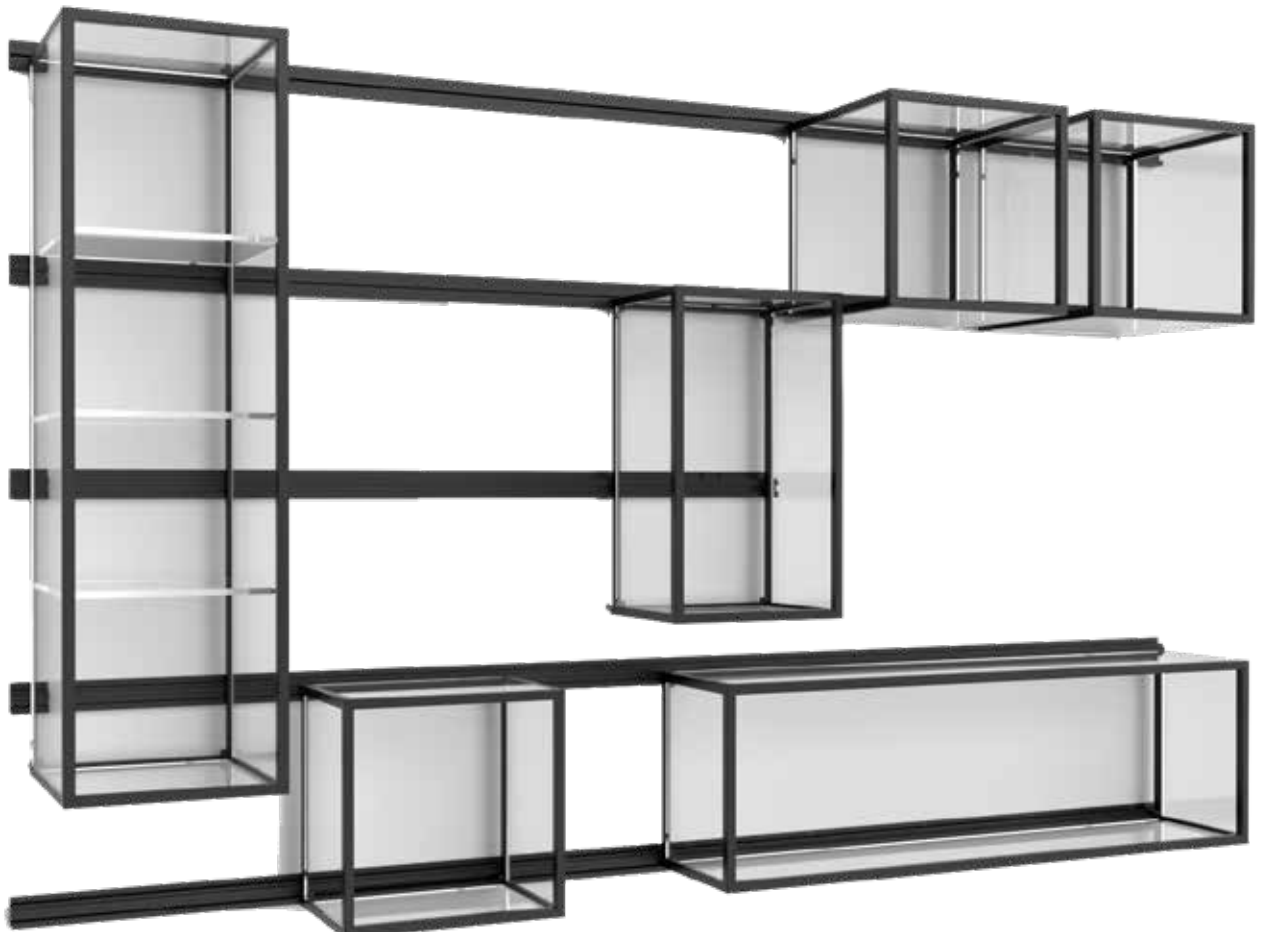

# Build

122,5 cm  
black or silver:

---

Wall Fix is a practical wall fixing system that allows the positioning of mirrors and accessories with a flexible and space-saving method.

The furnishings can be placed, moved and repositioned according to the needs of the salon by exploiting the length of the practical rails, fixed to the wall.

# Wall Fix

Article

Description

Dimension

Customization

**wall mirror 01**  
Squared mirror

h 104 x w 70 cm  
h 150 x w 70 cm

**wall mirror 02**  
Rounded edge mirror

h 104 x w 90 cm

**wall mirror 03**  
Shaped mirror

h 104 x w 90 cm

**wall support L 01**  
Laminate shelf or in  
different kind of wood

w 60 x d 30 cm