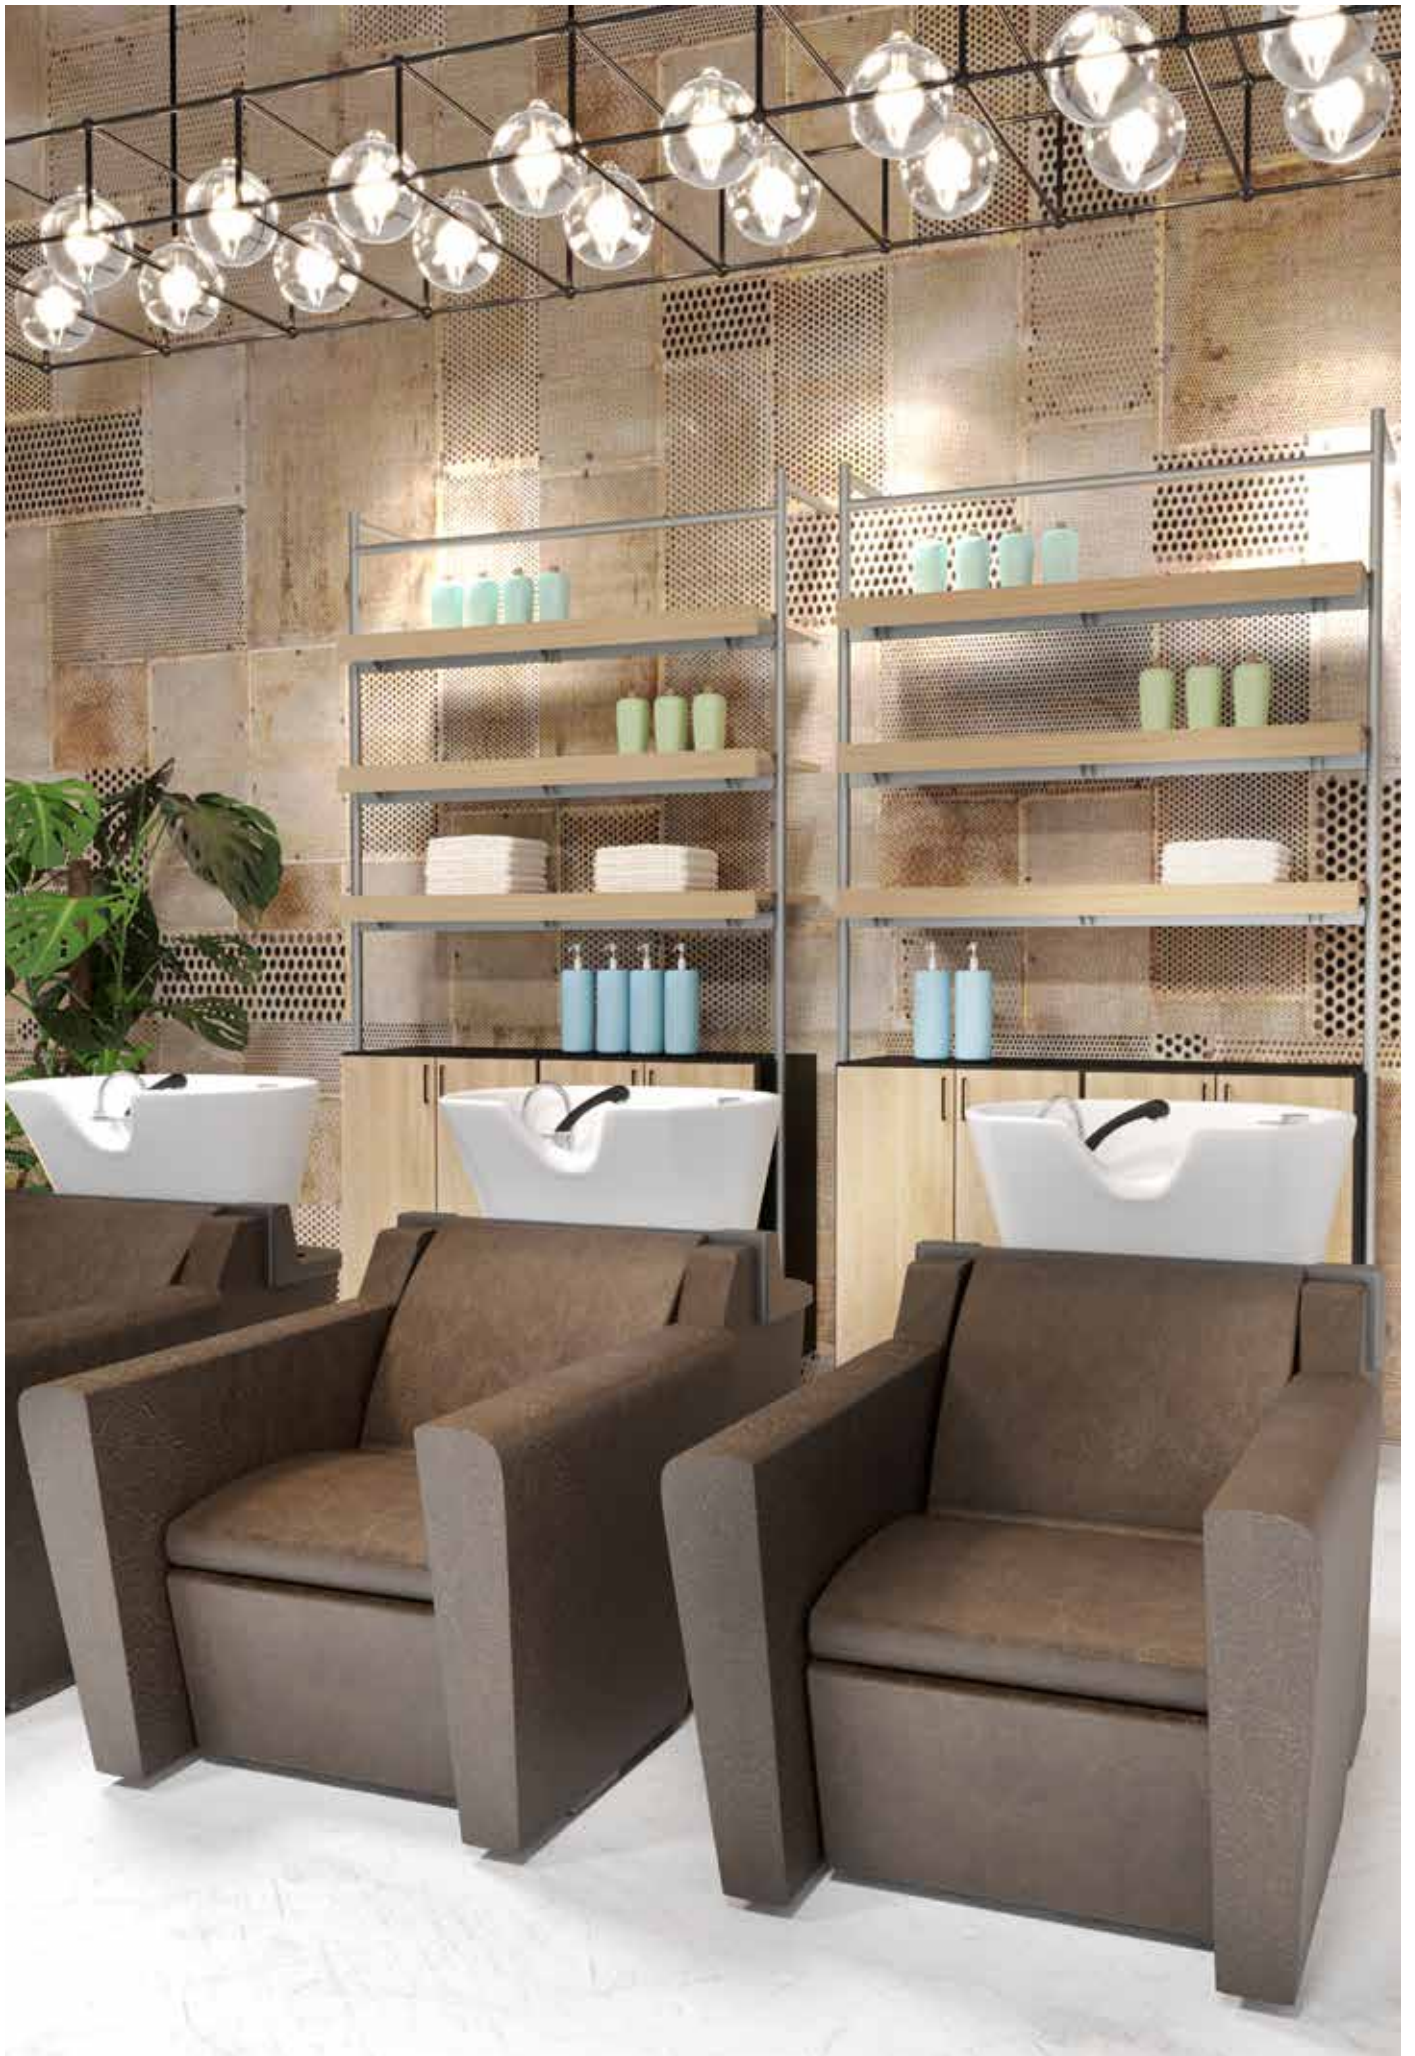

# Build

122,5 cm  
black or silver:

---

Wall Fix is a practical wall fixing system that allows the positioning of mirrors and accessories with a flexible and space-saving method.

The furnishings can be placed, moved and repositioned according to the needs of the salon by exploiting the length of the practical rails, fixed to the wall.