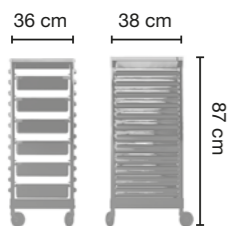

EASY

TAXI

**CARRELLO IN
MATERIALE ANTIMACCHIA
COLOR PROOF MATERIAL**

**CARRELLO IN
MATERIALE ANTIMACCHIA
COLOR PROOF MATERIAL**

Carrello con 6 cassetti intercambiabili e agganciabili ai lati. Supporti laterali in metallo inclusi.

Trolley with 6 interchangeable drawers that can be hung on the sides. Side supports included.